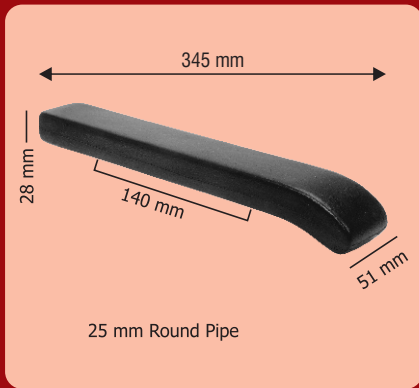

Auditorium-4

Lotus Small

Lotus Large

PR-175

Slider

T Handle

Ivory Large

Ivory Medium