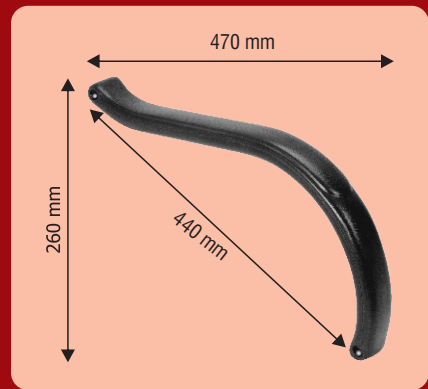

Sonata Small

SN

Lucky

Legend

Nagin

Auditorium-1

Auditorium-2

Auditorium-3