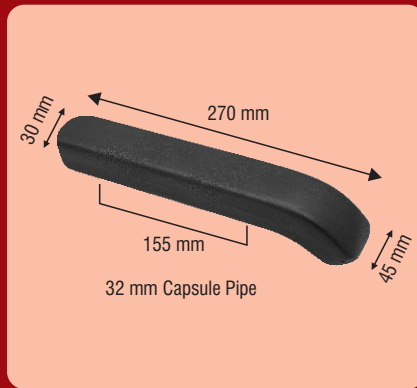

Capsule Small