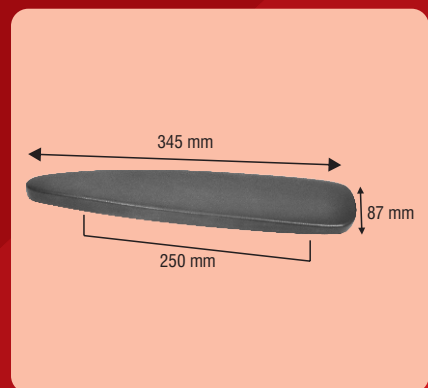

Lotus Large