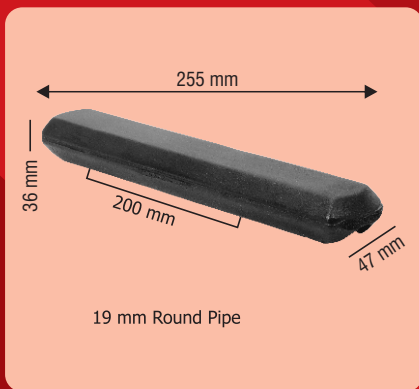

Ivory Small

Capsule

Capsule Small

German Visitor

Micro Open / Close

Cross

LC 42

Amber Large