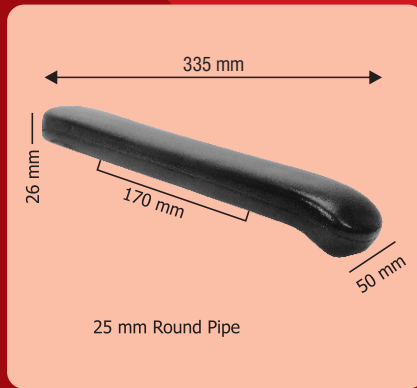

Auditorium-4

Lotus Small

Lotus Large

PR-175

Slider

T Handle

Ivory Large

Ivory Medium