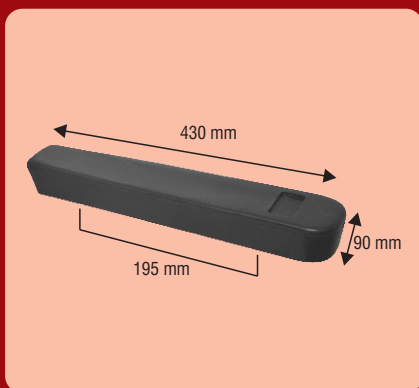

Auditorium-4