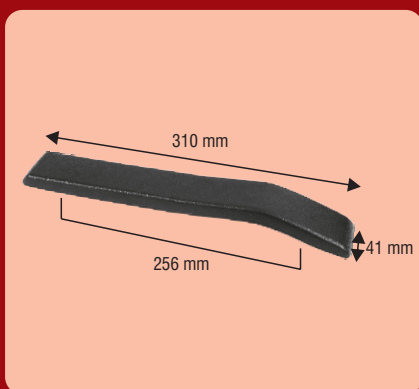

Auditorium-4

Lotus Small

Lotus Large

PR-175

Slider

T Handle

Ivory Large

Ivory Medium