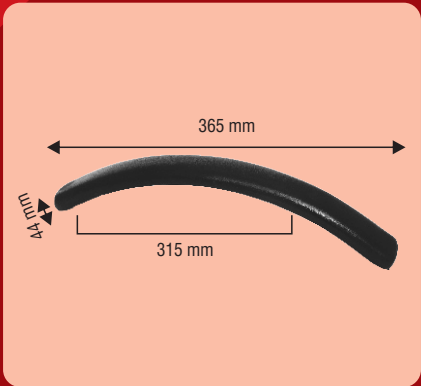

Ivory Small

Capsule

Capsule Small

German Visitor

Micro Open / Close

Cross

LC 42

Amber Large

Amber Small

M-2

M-3

M-4

Alfa Right Left

Alfa

Alfa Small

Alfa Large